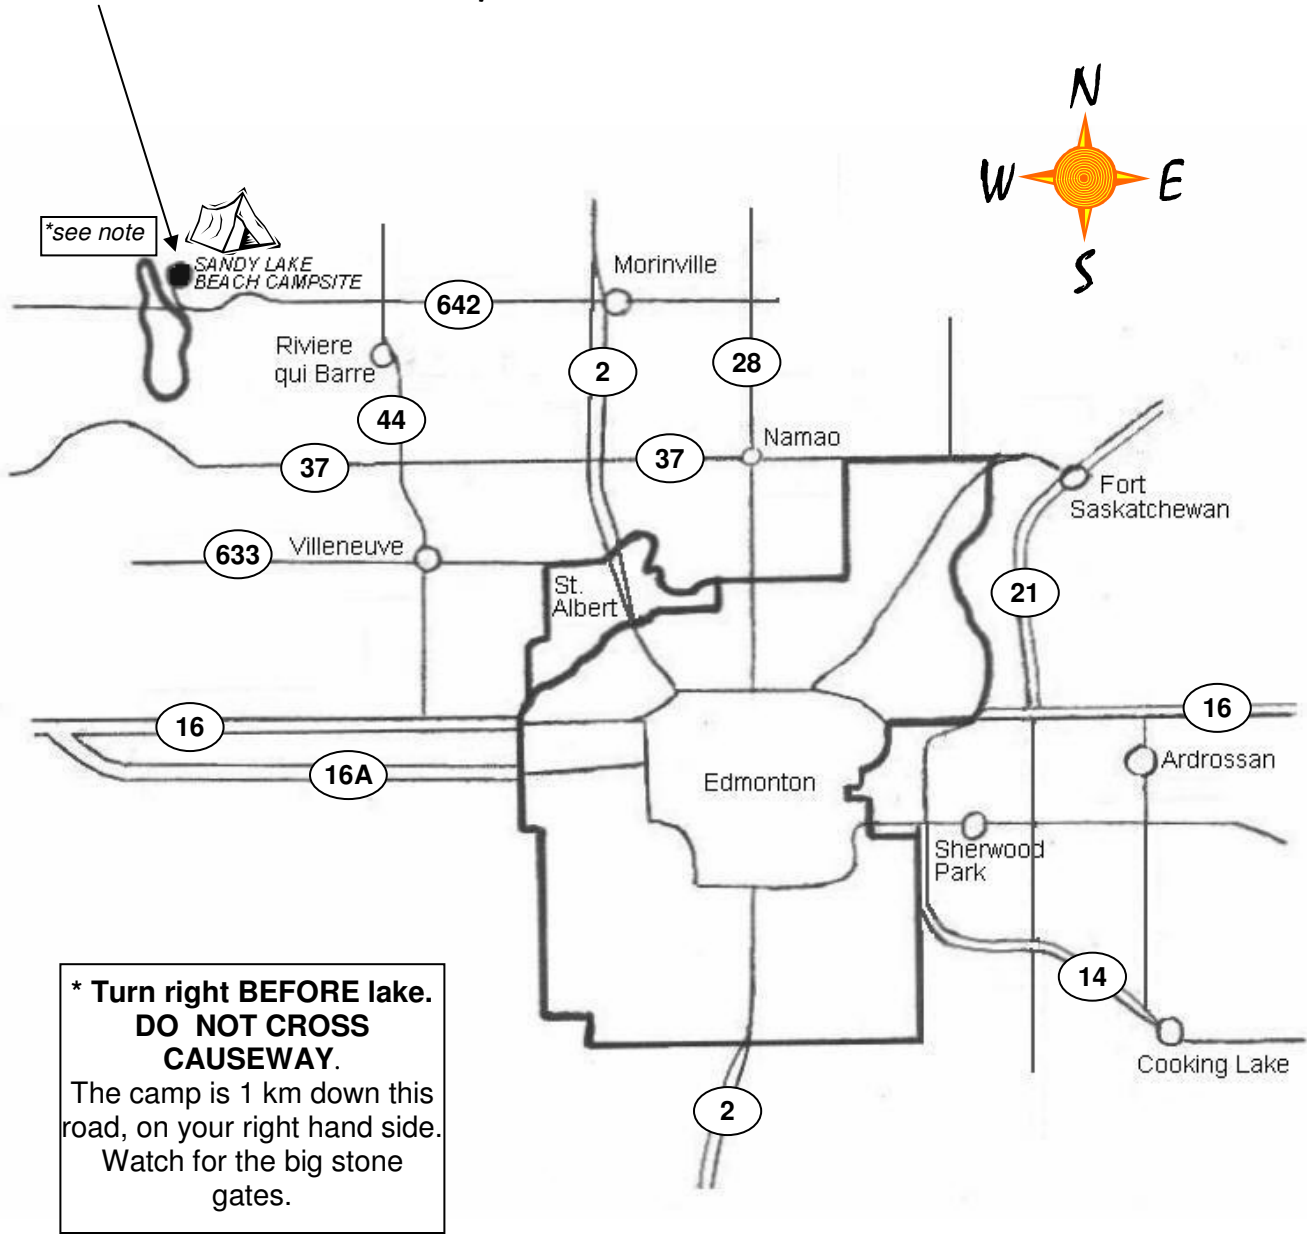

SANDY LAKE BEACH CAMPSITE

190 Lakeshore Drive, Sandy Beach, Alberta

*** Turn right BEFORE lake.
DO NOT CROSS
CAUSEWAY.**
The camp is 1 km down this
road, on your right hand side.
Watch for the big stone
gates.

Phone: (780) 967-2028
(local call to and from Edmonton)