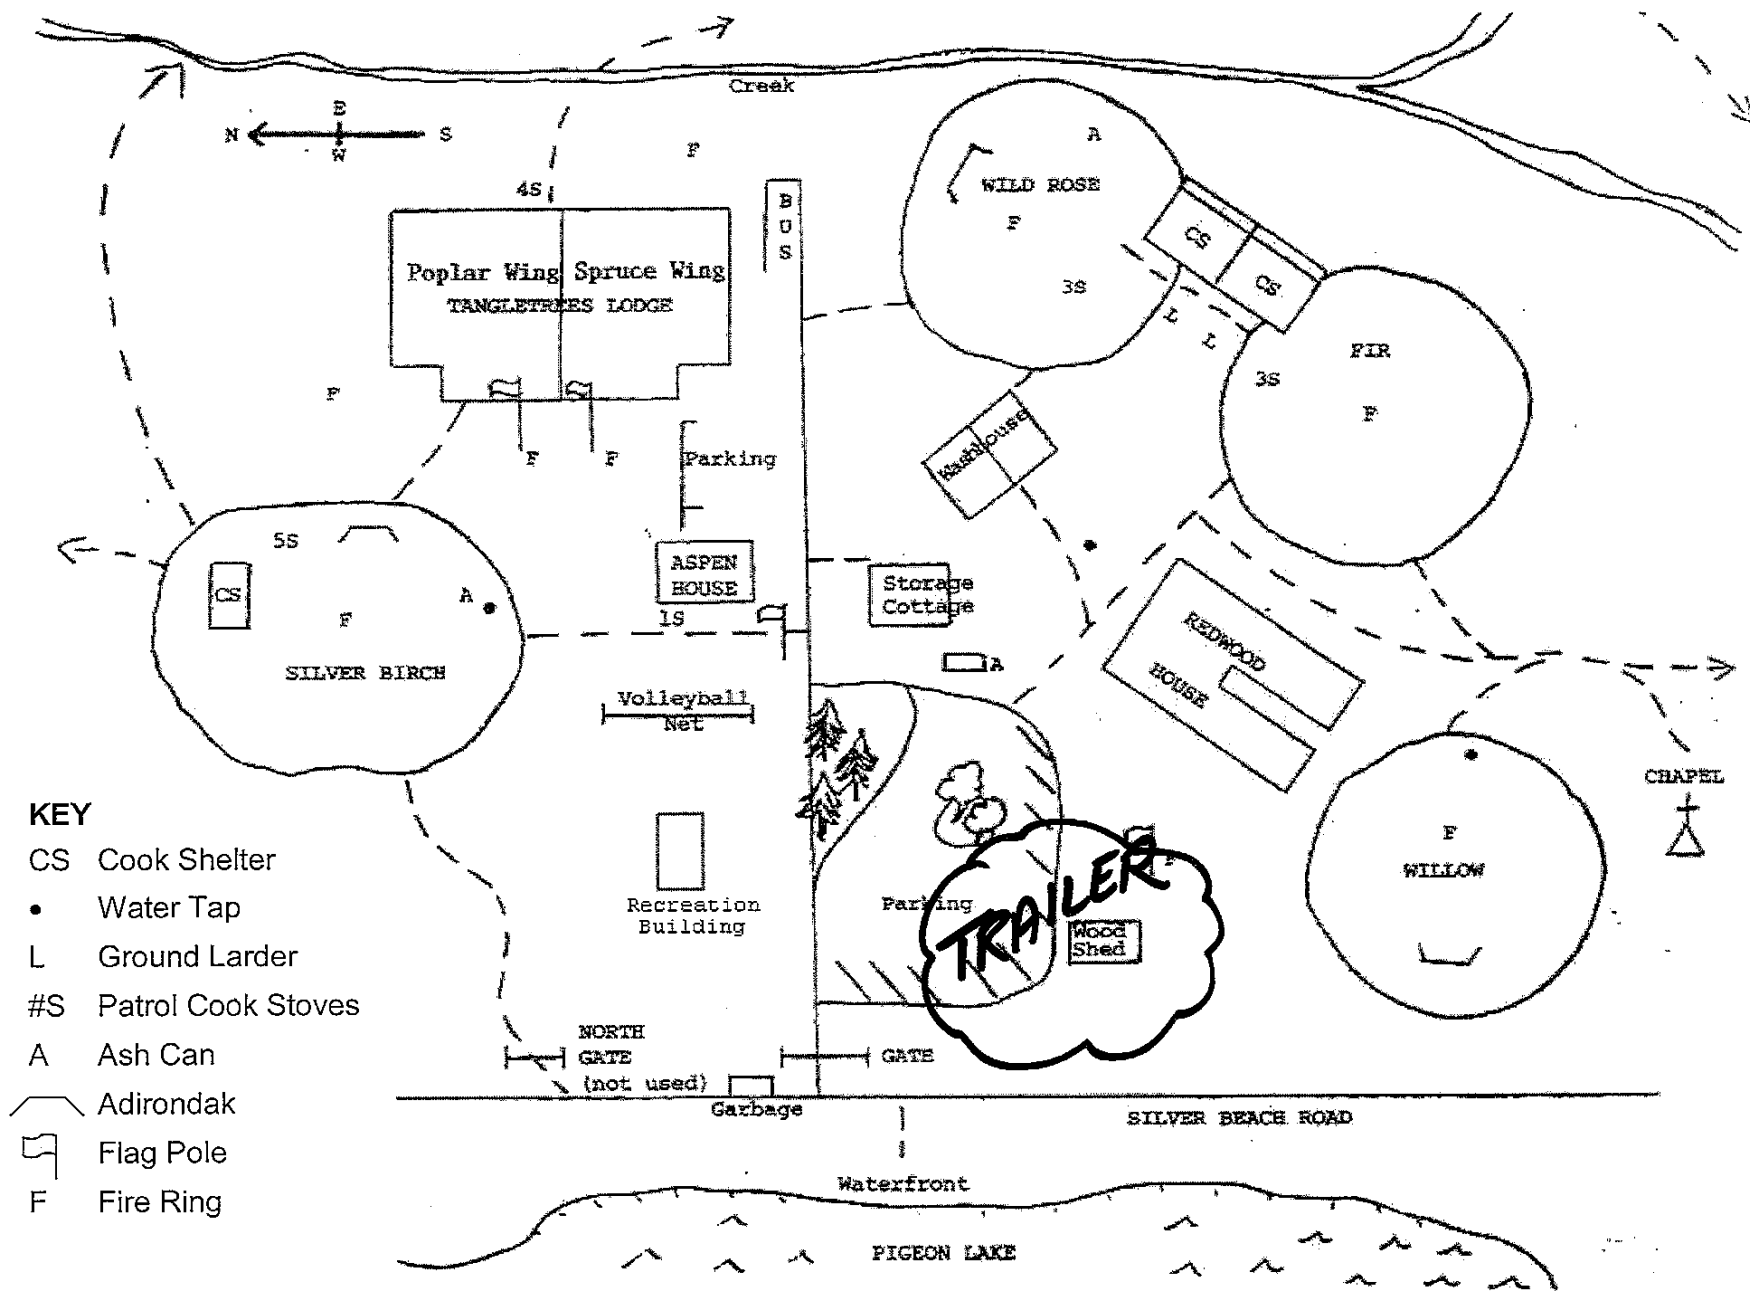

TANGLETREES GIRL GUIDE CAMP - PIGEON LAKE

KEY

- CS Cook Shelter
- Water Tap
- L Ground Larder
- #S Patrol Cook Stoves
- A Ash Can
- ⎓ Adirondak
- ⎓ Flag Pole
- F Fire Ring